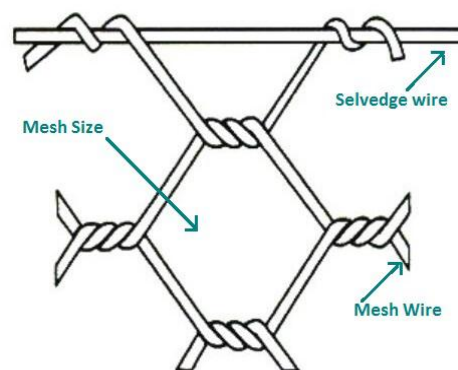

Hinge Joint Type

Fixed Knot Type

HEXAGONAL GABION

Gabion Roll

Mesh wire (mm)	Selvedge wire (mm)	Mesh size (mm)	Length (m)	Width (m)
2.7	3.4	80x100	25	1-4
3.0	3.9			
2.2	2.4	60x80	50	
2.4	2.7			
Other poluer sizes can be available				

Gabion Box

Mesh wire (mm)	Selvedge wire (mm)	Mesh size (mm)	Nominal dimensions			Diaphragm Number (pc)
			Length (m)	Width (m)	Height (m)	
2.7	3.4	80x100	1	1	1	0
			2	1	0.5	1
			2	1	1	1
			3	1	1	2
			4	1	1	3
2.4	2.7	60x80	1	1	1	0
			2	1	0.5	1
			2	1	1	1
			3	1	1	2
			4	1	1	3
Other poluer sizes can be available						