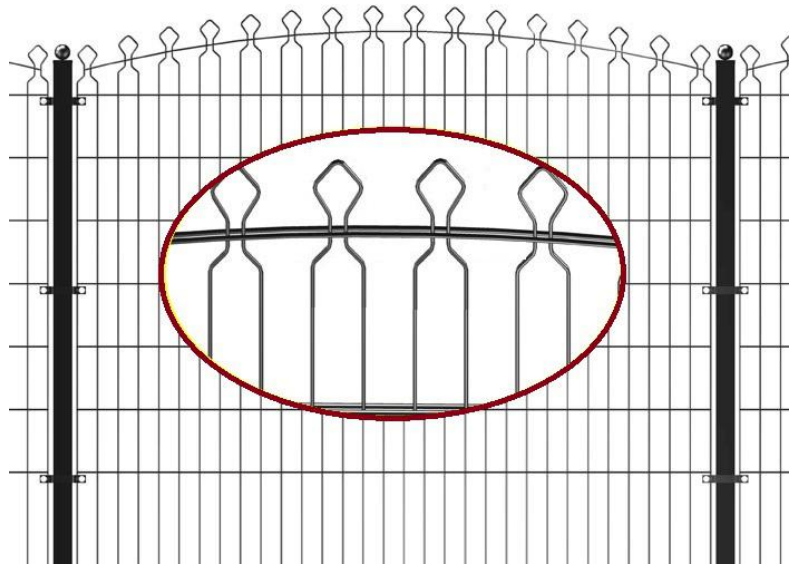

3D FENCE PANEL

Wire mm	Mesh mm	Height mm	Length mm	Curves pcs
4.5 5.0	200x50 200x55	825	2500	2
		1025	2500	2
		1225	2500	2
		1525	2500	3
		1725	2500	3
		2025	2500	4

Square Post
 60x60x1.5mm
 60x40x1.5mm
Clips
 60x60x2mm
 60x40x2mm

Round Post
 φ 48x1.5mm
 φ 60x1.5mm
Clips
 48x2mm
 60x2mm

2D FENCE PANEL

Wire mm	Mesh size mm	Height mm	Length mm
8/6/8 6/5/6 5/4/5	200x50	630	2500
		830	
		1030	
		1230	
		1430	
		1630	
		1830	
		2030	
		2430	
		2530	
2630			

DECORATIVE FENCE PANEL (Ark)

Wire mm	Mesh mm	Height mm	Length mm
6/5/6	200x65	960-1083	2015
6/5/6	200x65	1160-1283	2015
6/5/6	200x65	1360-1483	2015
6/5/6	200x65	1560-1683	2015
6/5/6	200x65	1760-1883	2015
6/5/6	200x65	1960-2083	2015