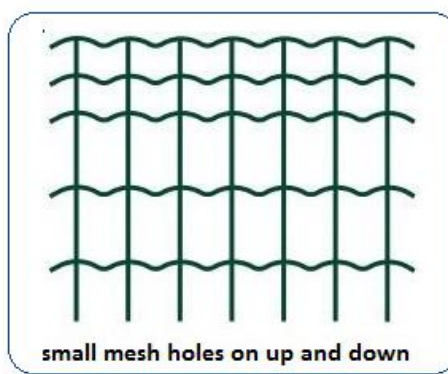

EURO FENCE

Wire mm	Mesh mm	Height cm	Length m
2.0	50x50	100	5
		125	
2.1	75x50	150	10
2.2		175	
2.3	100x50	200	25
	100x75