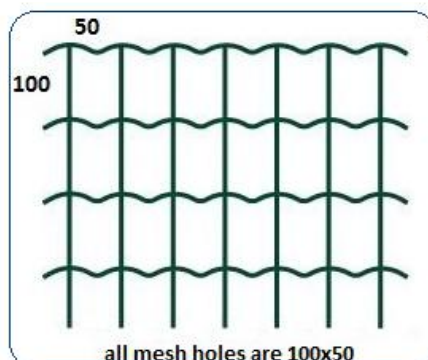

EURO FENCE

Wire mm	Mesh mm	Height cm	Length m
2.0	50x50	100	5
		125	
2.1	75x50	150	10
2.2		175	
2.3	100x50	200	25
	100x75