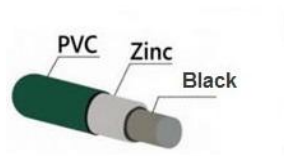

SURFACE:

Hot Dipped Galvanized

Electrostatic spraying + Polyester Powder (All colors in RAL)