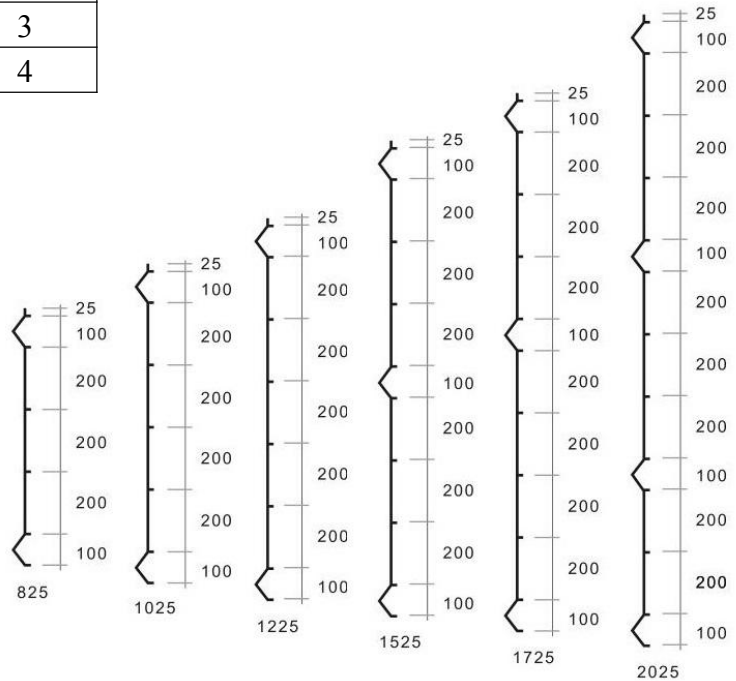

3D FENCE PANEL

Wire mm	Mesh mm	Height mm	Length mm	Curves pcs
4.5 5.0	200x50 200x55	825	2500	2
		1025	2500	2
		1225	2500	2
		1525	2500	3
		1725	2500	3
		2025	2500	4