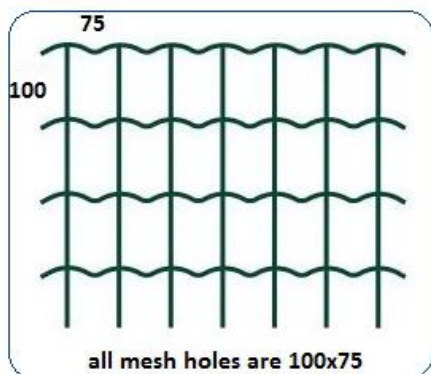

EURO FENCE

Wire mm	Mesh mm	Height cm	Length m
2.0	50x50	100	5
		125	
2.1	75x50	150	10
2.2		175	
2.3	100x50	200	25
	100x75