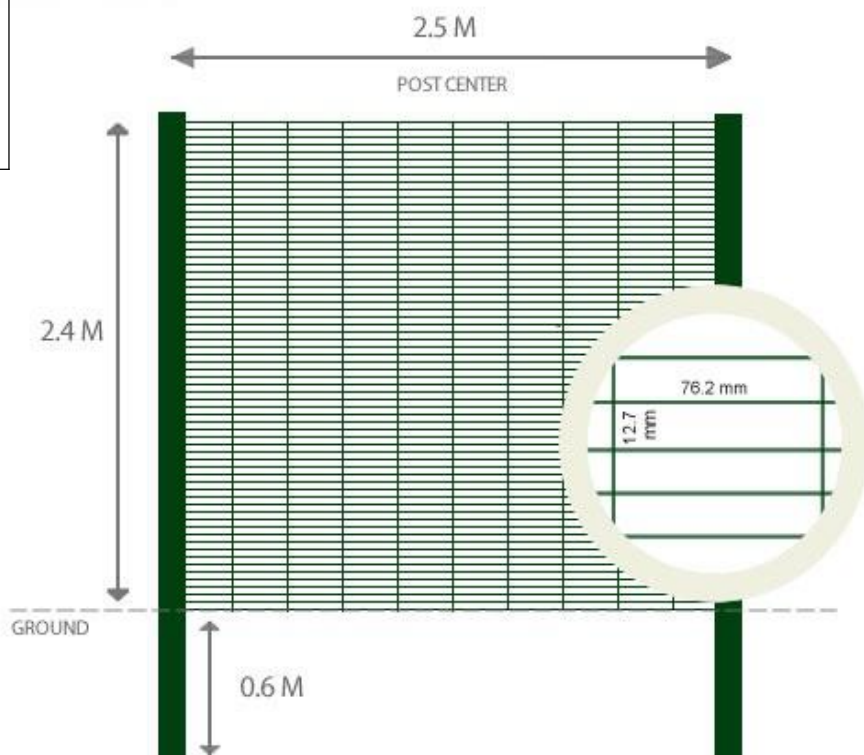

Round Post
 φ 48x1.5mm
 φ 60x1.5mm
Clips
 48x2mm
 60x2mm

2D FENCE PANEL

Wire mm	Mesh size mm	Height mm	Length mm
8/6/8 6/5/6 5/4/5	200x50	630	2500
		830	
		1030	
		1230	
		1430	
		1630	
		1830	
		2030	
		2430	
		2530	
2630			

DECORATIVE FENCE PANEL (Ark)

Wire mm	Mesh mm	Height mm	Length mm
6/5/6	200x65	960-1083	2015
6/5/6	200x65	1160-1283	2015
6/5/6	200x65	1360-1483	2015
6/5/6	200x65	1560-1683	2015
6/5/6	200x65	1760-1883	2015
6/5/6	200x65	1960-2083	2015

WELDED SECURITY FENCING

Wire mm	Mesh mm	Height mm	Length mm
3.0 3.5 4.0	76.2x12.7	1500	2000 2200 2500
		1800	
		2000	
		2400	
		3000	

Square Post

60x60x2.0mm

80x80x2.5mm

without curve

with curve

BRC FENCE

Wire mm	Mesh mm	Height mm	Length mm
4.0		830	
4.5	50x100	1030	2000
5.0	50x150	1230	2200
5.5	50x200	1430	2500
6.0	75x150	1630	3000
6.5	75x200	1830	
7.0		2030	

Square Post

60x60x2.0mm
60x60x2.5mm
80x80x2.5mm