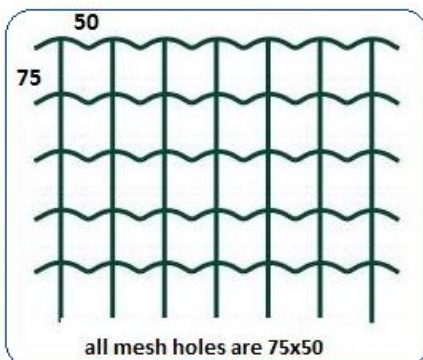

EURO FENCE

Wire mm	Mesh mm	Height cm	Length m
2.0	50x50	100	5
		125	
2.1	75x50	150	10
2.2		175	
2.3	100x50	200	25
	100x75