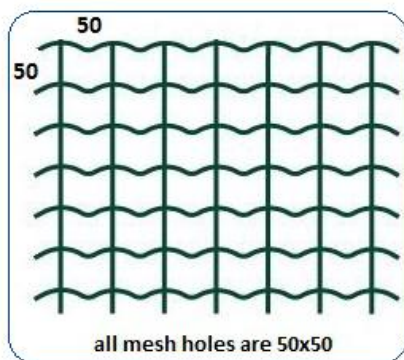

EURO FENCE

Wire mm	Mesh mm	Height cm	Length m
2.0	50x50	100	5
		125	
2.1	75x50	150	10
2.2		175	
2.3	100x50	200	25
	100x75